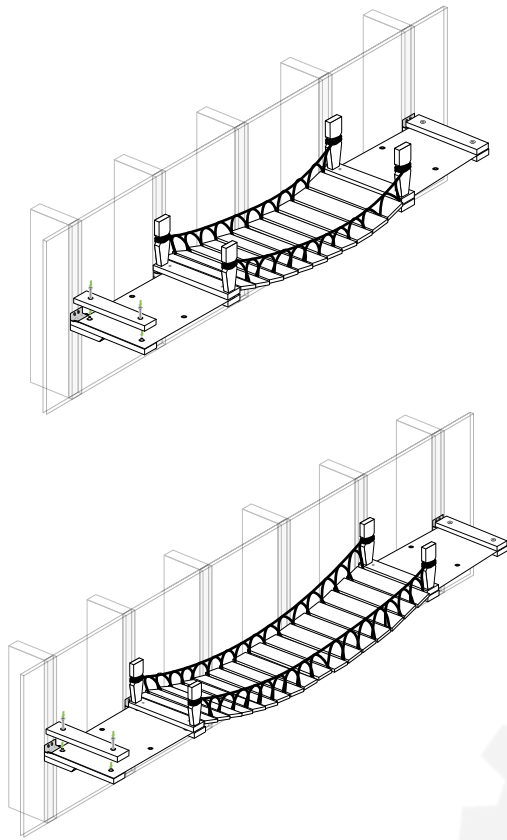

64in Bridge Lounge

80in Bridge Lounge

1

2

3

4

5

6

7

8

9

10

11

12

Scan QR code for video mounting instructions