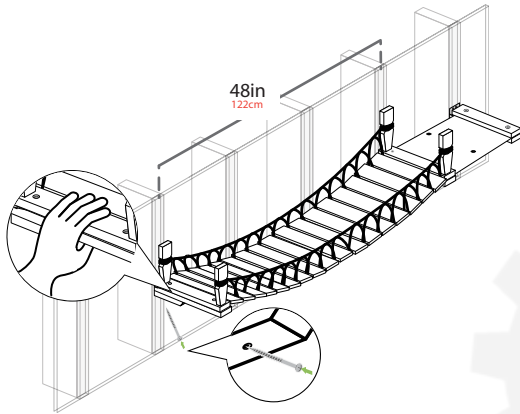

64in Bridge Lounge

80in Bridge Lounge

1

2

3

4

5

6

7

8

9

10

11

12

Scan QR code for video mounting instructions