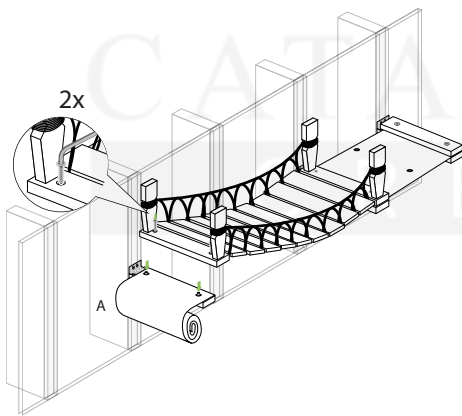

64in Bridge Lounge

80in Bridge Lounge

1

2

3

4

5

6

7

8

9

10

11

12

Scan QR code for video mounting instructions