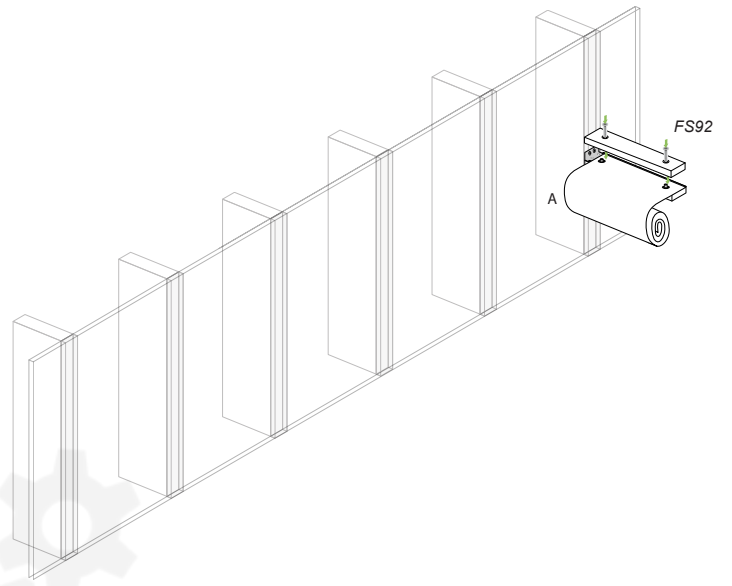

64in Bridge Lounge

80in Bridge Lounge

1

2

3

4

5

6

7

8

9

10

11

12

Scan QR code for video mounting instructions