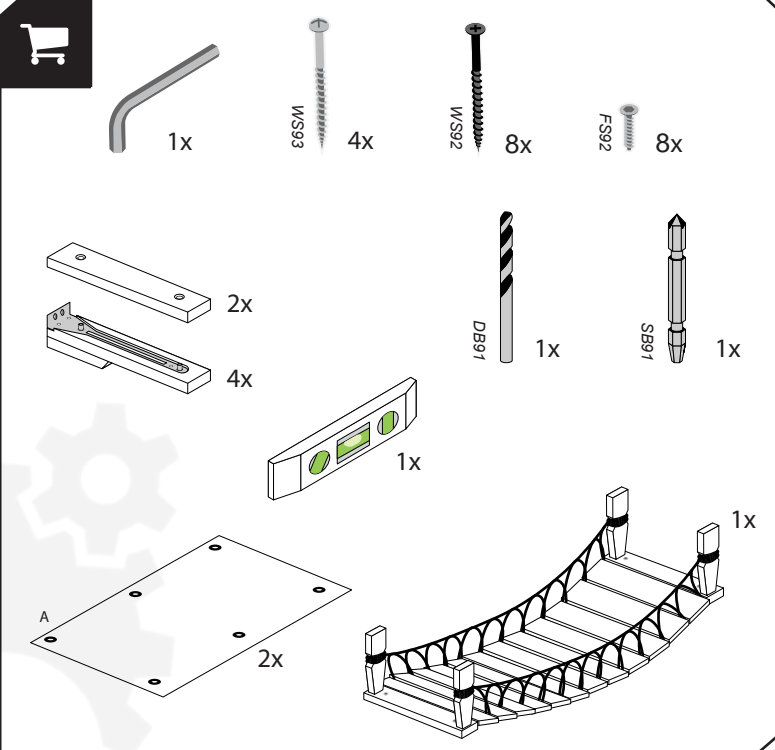

64in Bridge Lounge

80in Bridge Lounge

1

2

3

4

5

6

7

8

9

10

11

12

Scan QR code for video mounting instructions