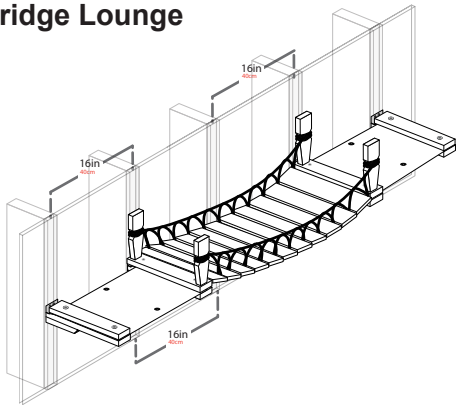

64in Bridge Lounge

80in Bridge Lounge

1

2

3

4

5

6

7

8

9

10

11

12

Scan QR code for video mounting instructions