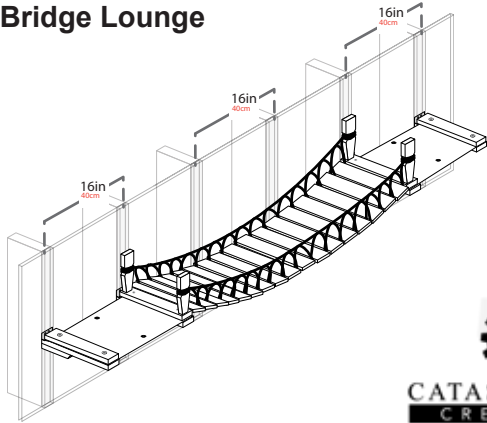

64in Bridge Lounge

80in Bridge Lounge

1

2

3

4

5

6

7

8

9

10

11

12

Scan QR code for video mounting instructions