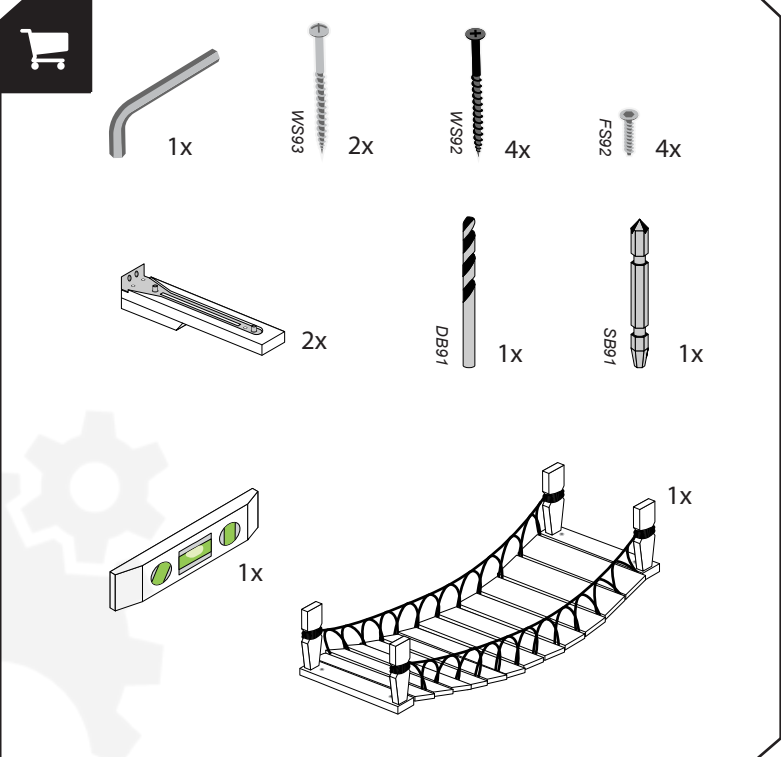

32in Cat Bridge

48in Cat Bridge

1

2

CATASTROPHIC CREATIONS

3

4

5

6

7

8

9

Scan QR code for video mounting instructions