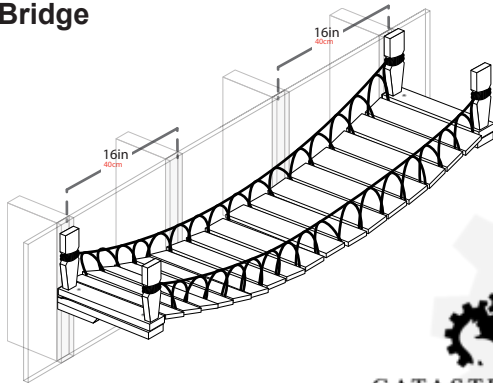

32in Cat Bridge

48in Cat Bridge

1

2

CATASTROPHIC CREATIONS

3

4

5

6

7

8

9

Scan QR code for video mounting instructions