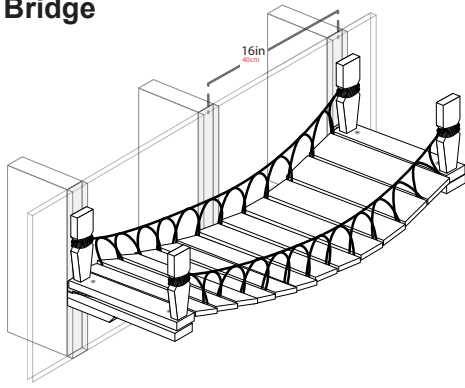

32in Cat Bridge

48in Cat Bridge

1

2

CATASTROPHIC CREATIONS

3

4

5

6

7

8

9

Scan QR code for video mounting instructions