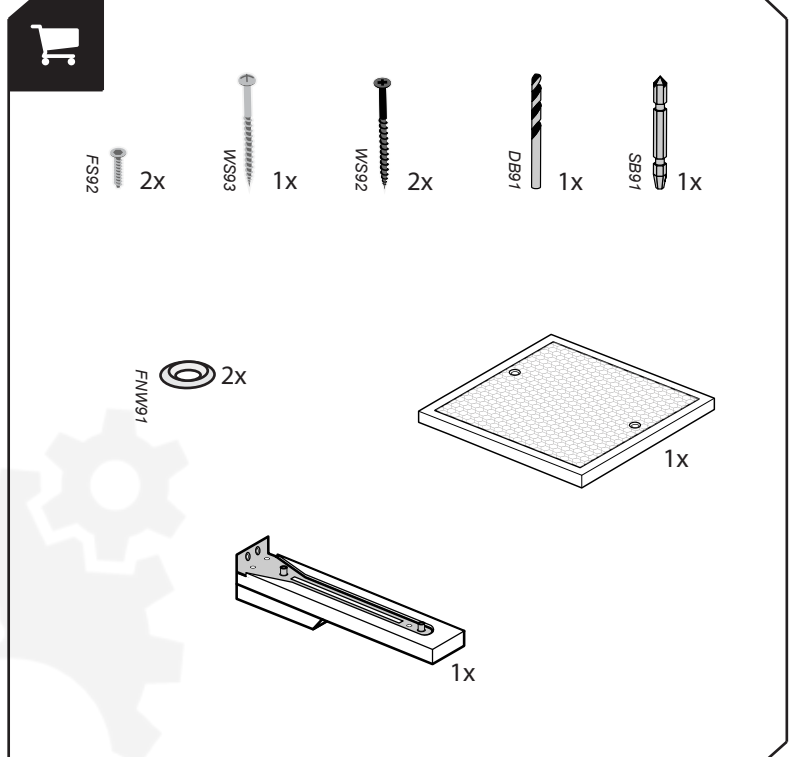

Fabric Shelf

1

2

3

4

5

Scan QR code for video mounting instructions