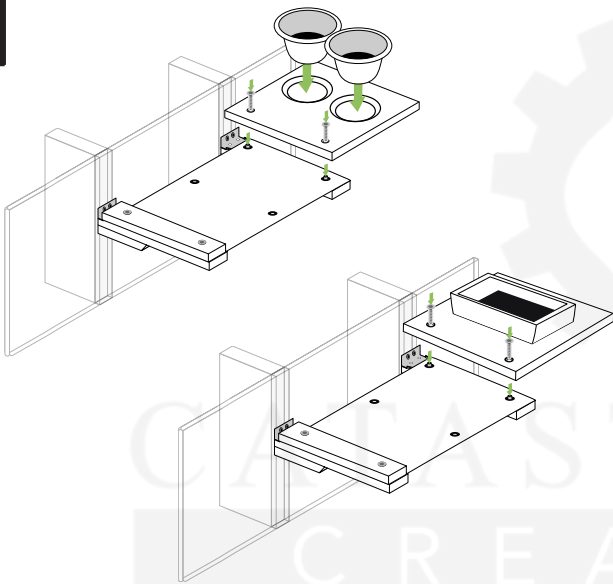

Feeder Lounge

Planter Lounge

5

6

7

8

Scan QR code for
video mounting instructions