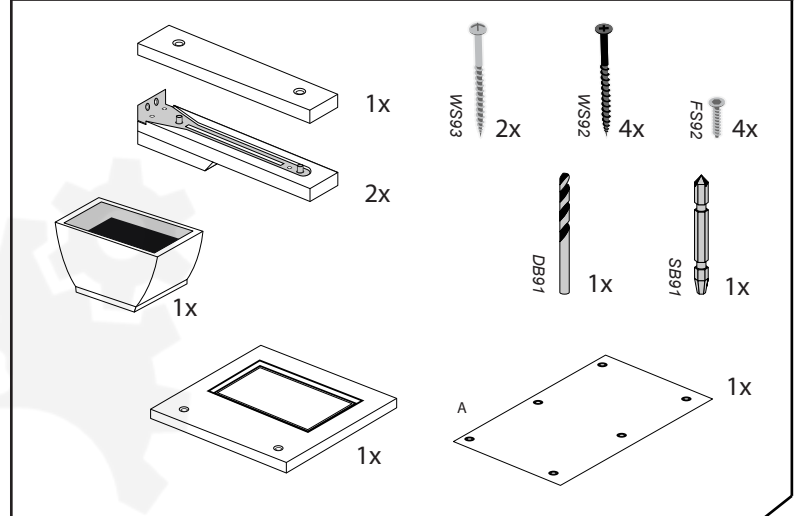

Feeder Lounge

Planter Lounge

5

6

7

8

Scan QR code for
video mounting instructions