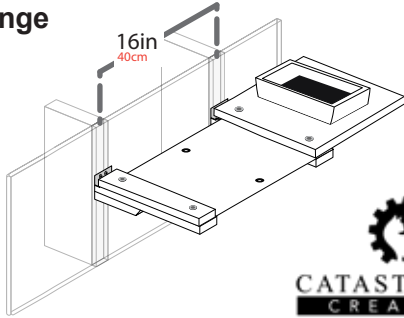

Feeder Lounge

Planter Lounge

5

6

7

8

Scan QR code for
video mounting instructions