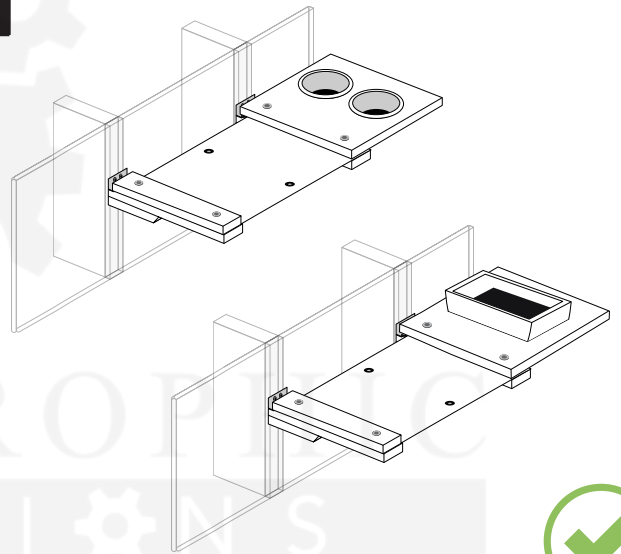

Feeder Lounge

Planter Lounge

5

6

7

8

Scan QR code for
video mounting instructions