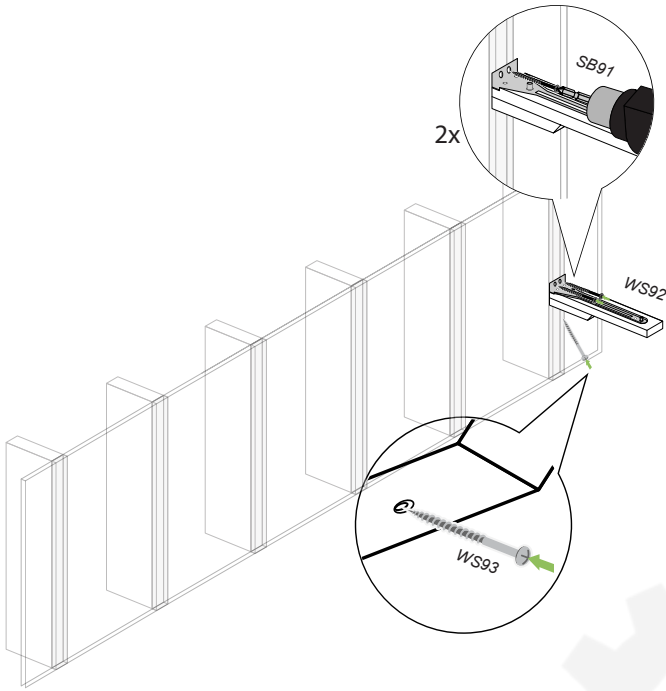

### 80in Bridge Lounge

1

2

3

4

5

6

7

8

9

10

11

12

Scan QR code for  
video mounting instructions