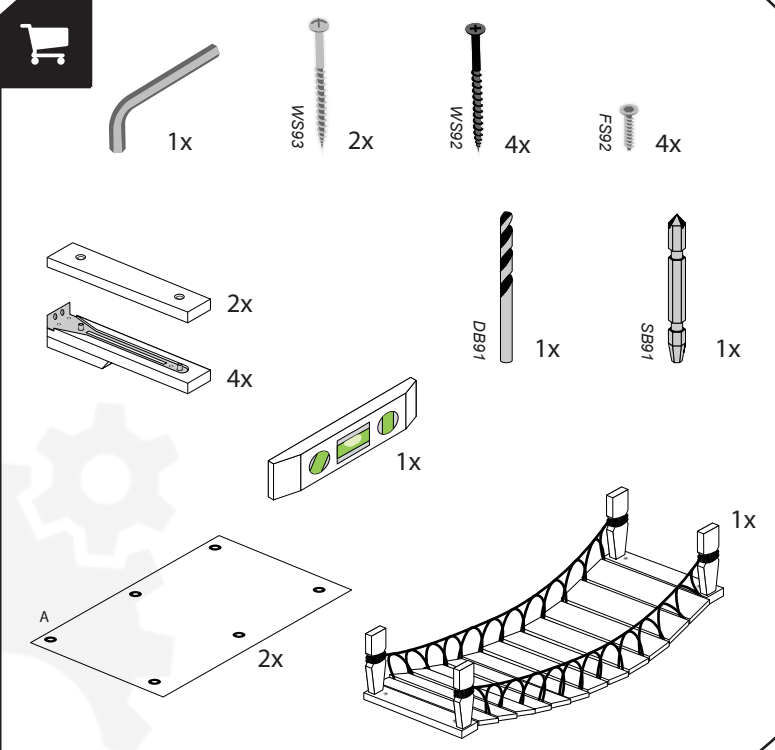

### 64in Bridge Lounge

### 80in Bridge Lounge

1

2

3

4

5

6

7

8

9

10

11

12

Scan QR code for  
video mounting instructions