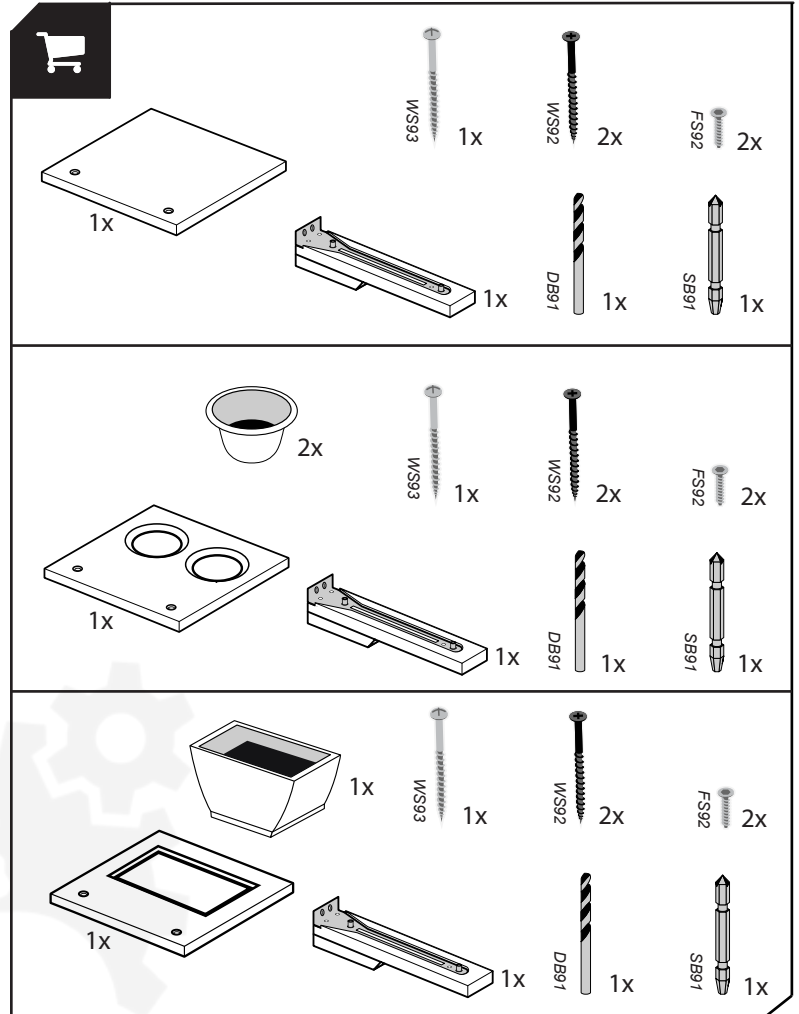

Step

Feeder

Planter

4

Step

Feeder

Planter

5

Scan QR code for video mounting instructions

CATASTROPHIC CREATIONS STROPHIC